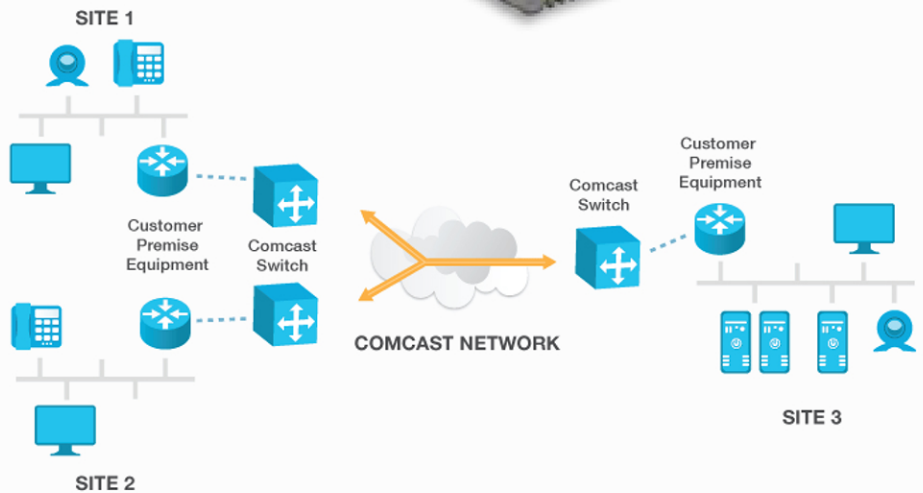

ETHERNET EVERYWHERE

- Bandwidth options 3 MBPS - 10 GB
- QOS of Service Support
- Increase bandwidth quickly
- Design burstable requirements
- Accommodate bursty applications
- Dynamic capacity
- Flexible Connectivity options

CONTROL • FLEXIBILITY • PREDICTABILITY • VISIBILITY • TIME SAVING

Top Metro Ethernet Providers